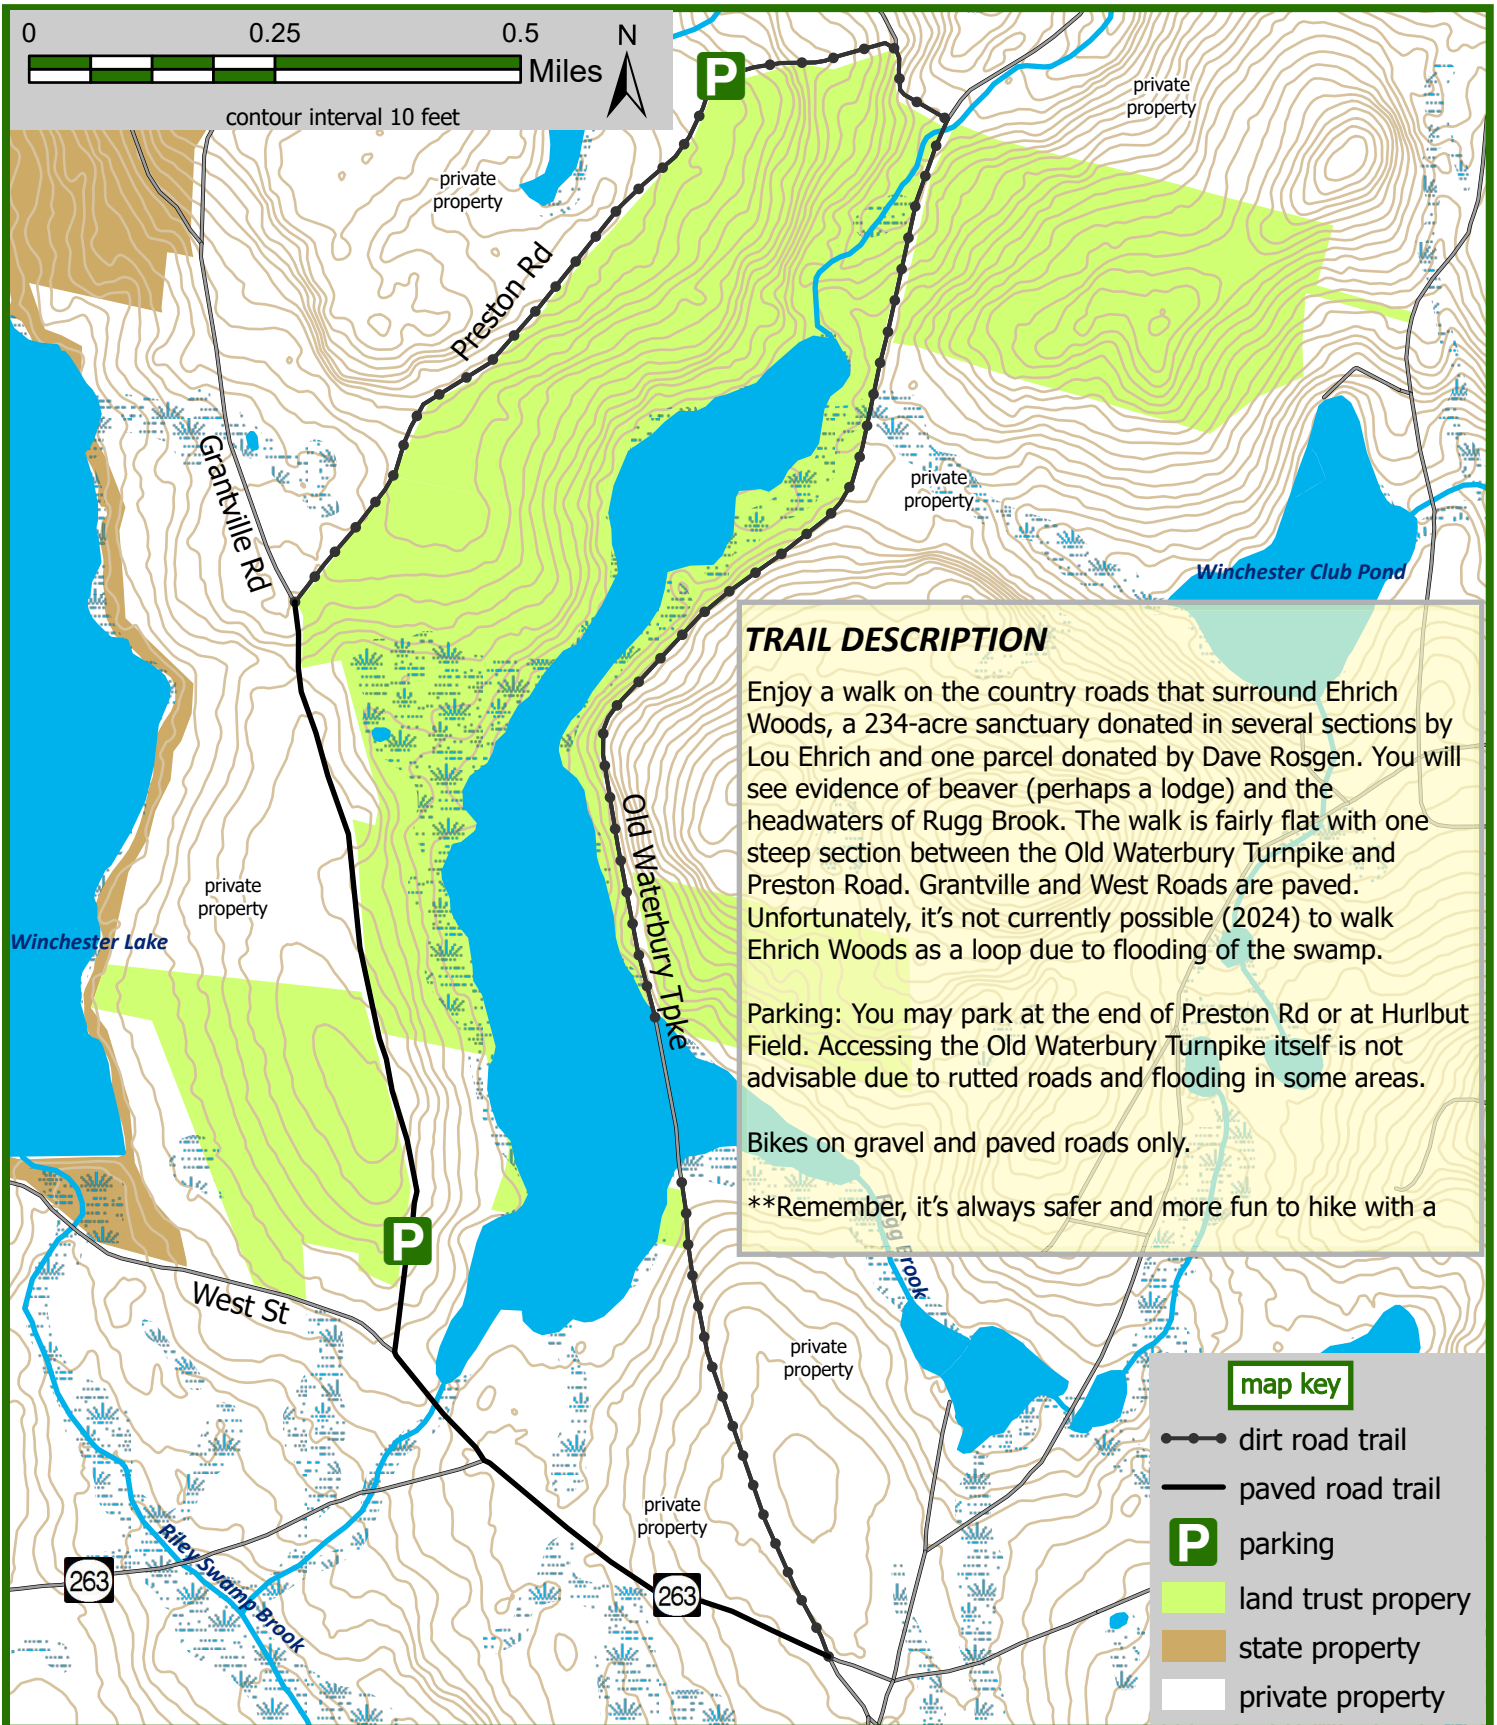

EHRICH WOODS (234 ACRES)

PO Box 10 ■ Winchester Center, CT 06094

■ winchesterlandtrust@yahoo.com ■ www.winchesterlandtrust.org

A PROPERTY OF THE WINCHESTER LAND TRUST

This map was made by Northwest Connecticut Land Conservancy from a template created by Northwest Conservation District. Source data obtained from CT DEEP and Winchester Land Trust. All boundary lines and trail locations are approximate. January 2023